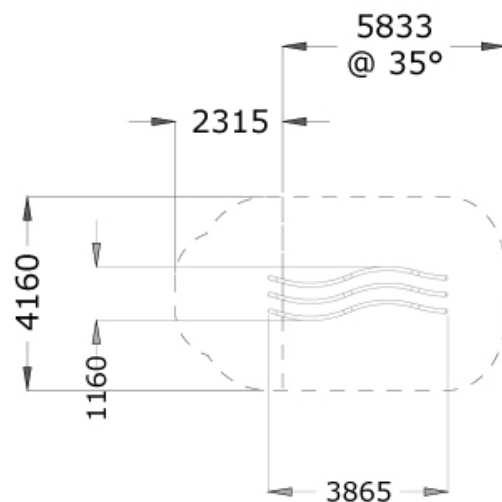

t 01202 013370

e info@russell-play.com
w www.russell-play.com