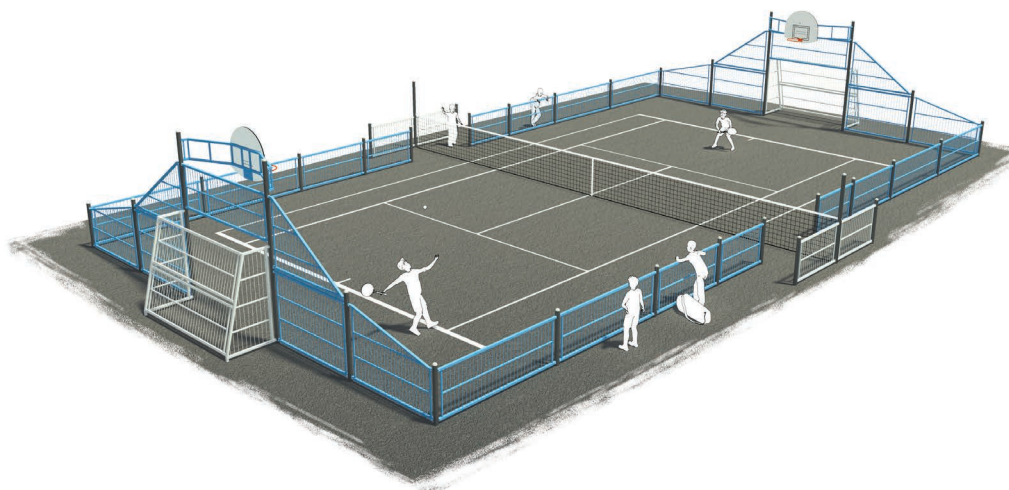

Ball Court.

MS5656

Ball courts are the ideal solution for playing sport in a confined space. The panels around the court can be used as rebound walls for fast paced games and they will keep the ball within the court.

MS5656

Specification

Age Range: 4-19
Product Dimensions: LxWxH (mm) 24815 x 12000 x 3860
Product weight (kg): 2160

Installation Information:
Assembly time (hr): 15
People Required: 4

Materials:
EPDM Rubber, Hot dip galvanised and powder coated steel.