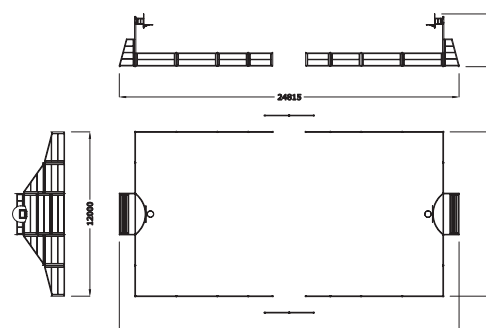

MS5656

Specification

Age Range: 4-19
Product Dimensions: LxWxH (mm) 24815 x 12000 x 3860
Product weight (kg): 2160

Installation Information:
Assembly time (hr): 15
People Required: 4

Materials:
EPDM Rubber, Hot dip galvanised and powder coated steel.