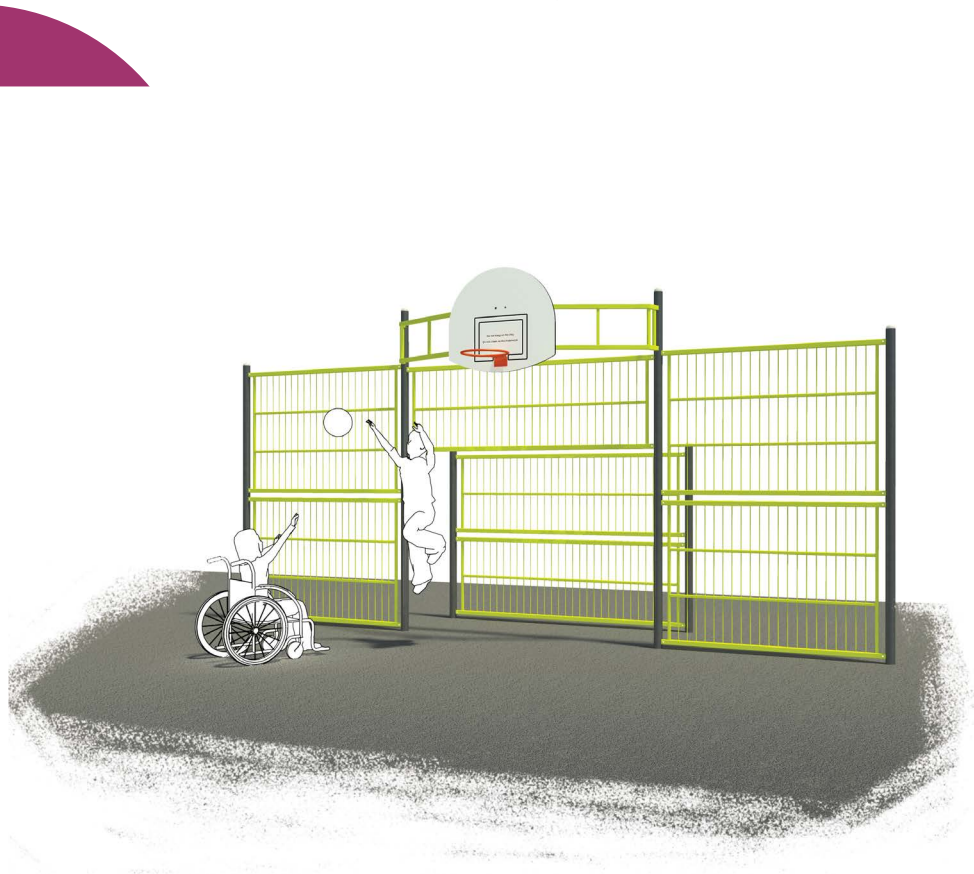

Goal End.

MS5967

Goal ends are an ideal solution for playing sports where there isn't enough space for a full ball court or where there is existing perimeter fencing.

MS5967

Specification

Age range: 4 - 19
Dimensions (L x W x H mm): 7500 x 2450 x 3860
Product weight (kg): 560

Installation Information:
Assembly time (hr): 3
People Required: 3

Materials:
EPDM Rubber, HDPE, Hot dip galvanised and powder coated steel.

t 01202 013370

e info@russell-play.com
w www.russell-play.com