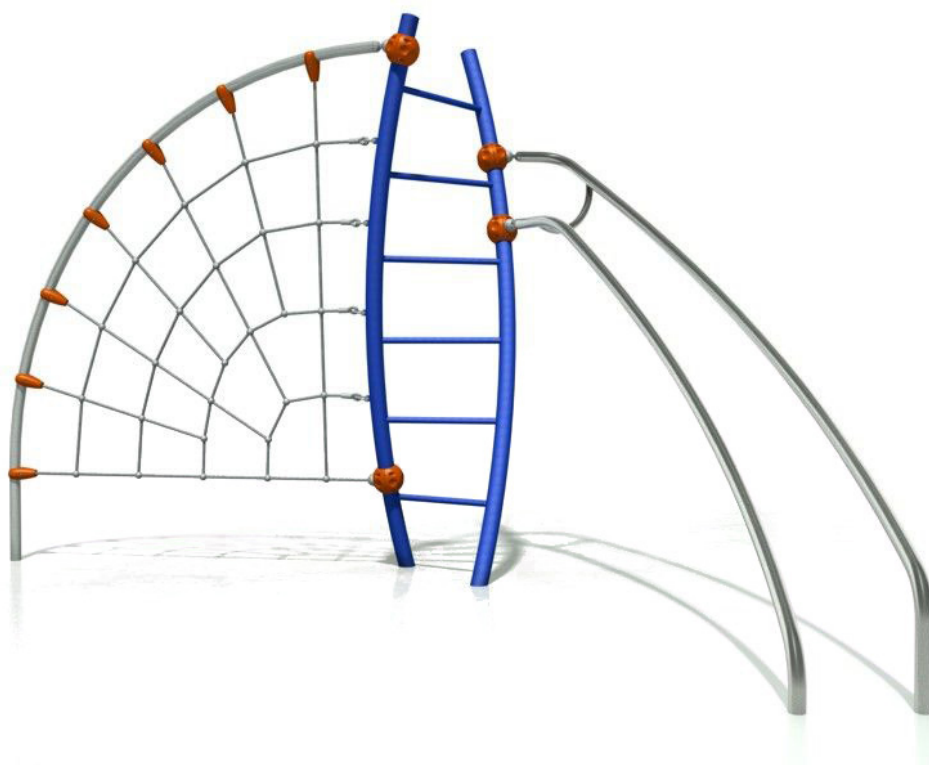

Blaze.

PS-01-0010

Twisted climbing tower with net and curved banister slide

Specification

Age Range: 6+
Fall Height: (mm) 2300
Minimum Space: 34m²
Product Dimensions: LxWxH (mm) 3810 x 3590 x 2876

Installation Information:
Assembly Time: (hr) 6
People Required: 2

Materials:
Powder Coated Aluminium, Stainless Steel, Steel Core Rope
& Hot Dip Galvanised and Powder Coated Steel

t 01202 013370

e info@russell-play.com
w www.russell-play.com