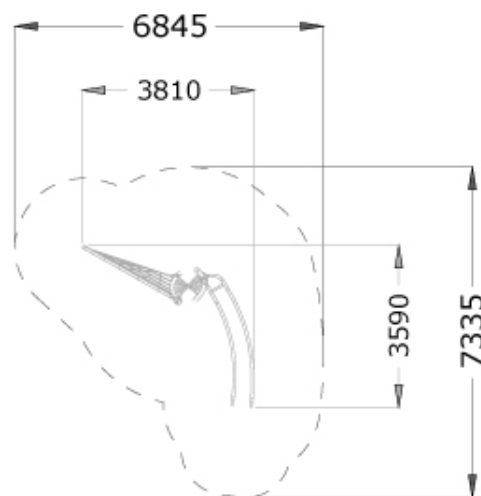

Specification

Age Range: 6+
Fall Height: (mm) 2300
Minimum Space: 34m²
Product Dimensions: LxWxH (mm) 3810 x 3590 x 2876

Installation Information:
Assembly Time: (hr) 6
People Required: 2

Materials:
Powder Coated Aluminium, Stainless Steel, Steel Core Rope
& Hot Dip Galvanised and Powder Coated Steel