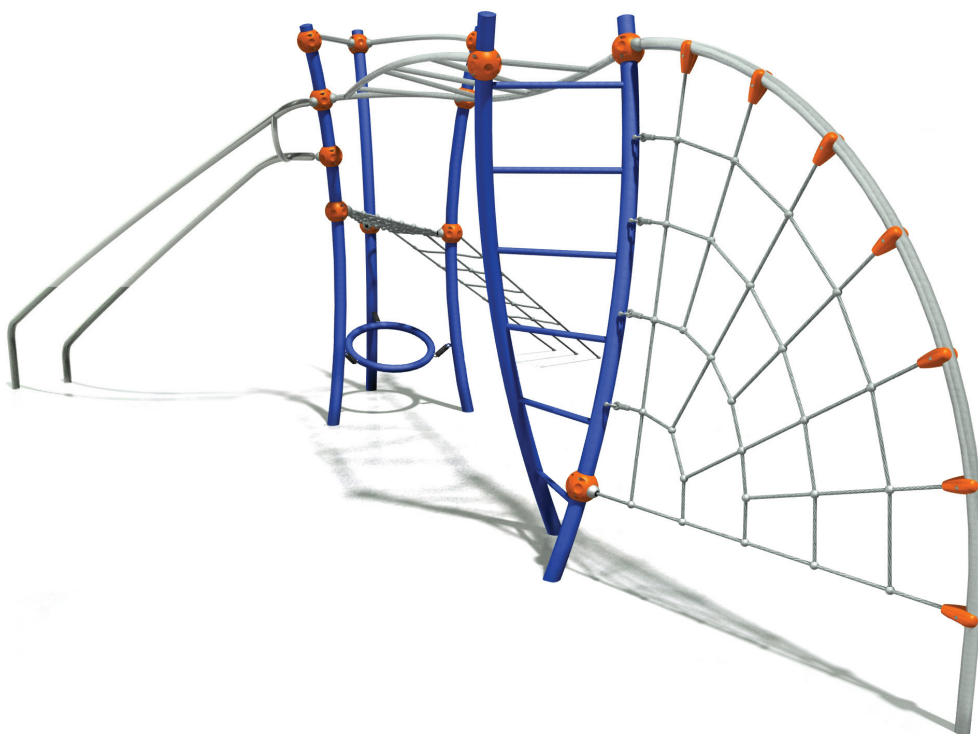

Flow.

PS-01-0060

Two towers connected via monkey bars. With climbing net, access net and curved banister slide

PS-01-0060

Specification

Age Range: 6+
Fall Height: (mm) 2700
Minimum Space: 57m²
Product Dimensions: LxWxH (mm) 7585 x 5140 x 2917

Installation Information:
Assembly Time: (hr) 8
People Required: 3

Materials:
Powder Coated Aluminium, Stainless Steel, Steel Core
Rope & Hot Dip Galvanised and Powder Coated Steel

t 01202 013370

e info@russell-play.com
w www.russell-play.com