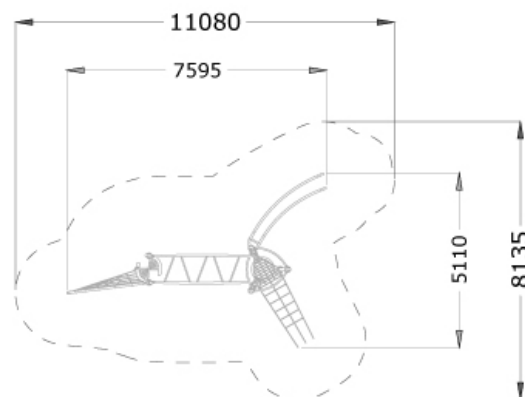

Flow.

PS-01-0060

Two towers connected via monkey bars. With climbing net, access net and curved banister slide

PS-01-0060

Specification

Age Range: 6+
Fall Height: (mm) 2700
Minimum Space: 57m²
Product Dimensions: LxWxH (mm) 7585 x 5140 x 2917

Installation Information:
Assembly Time: (hr) 8
People Required: 3

Materials:
Powder Coated Aluminium, Stainless Steel, Steel Core
Rope & Hot Dip Galvanised and Powder Coated Steel

t 01202 013370

e info@russell-play.com
w www.russell-play.com