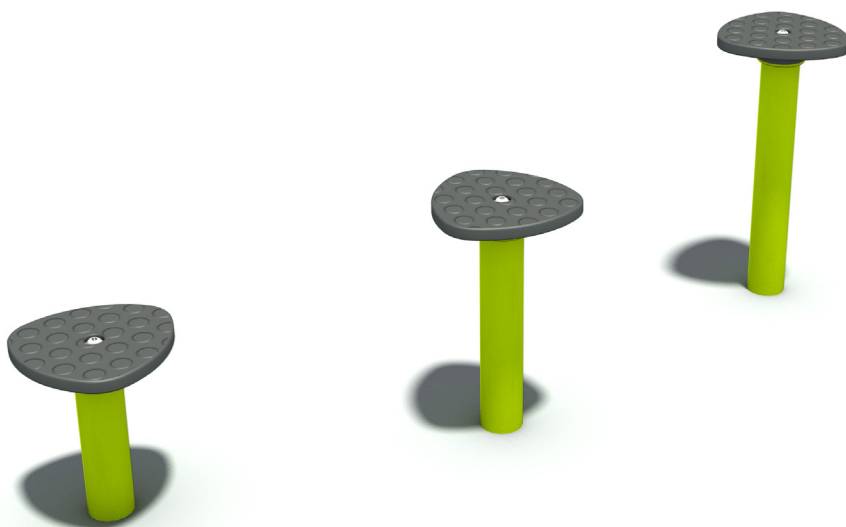

Wobble Stepping Stone.

SA-06-0010

Stepping post with wobbling top

Specification

Age Range: 3+
Fall Height: (mm) 350
Minimum Space: 9m²
Product Dimensions: LxWxH (mm) 205 x 205 x 350

Installation Information:
Assembly Time: (hr) 1
People Required: 1

Materials:
Rubber & Hot Dip Galvanised and Powder Coated Steel